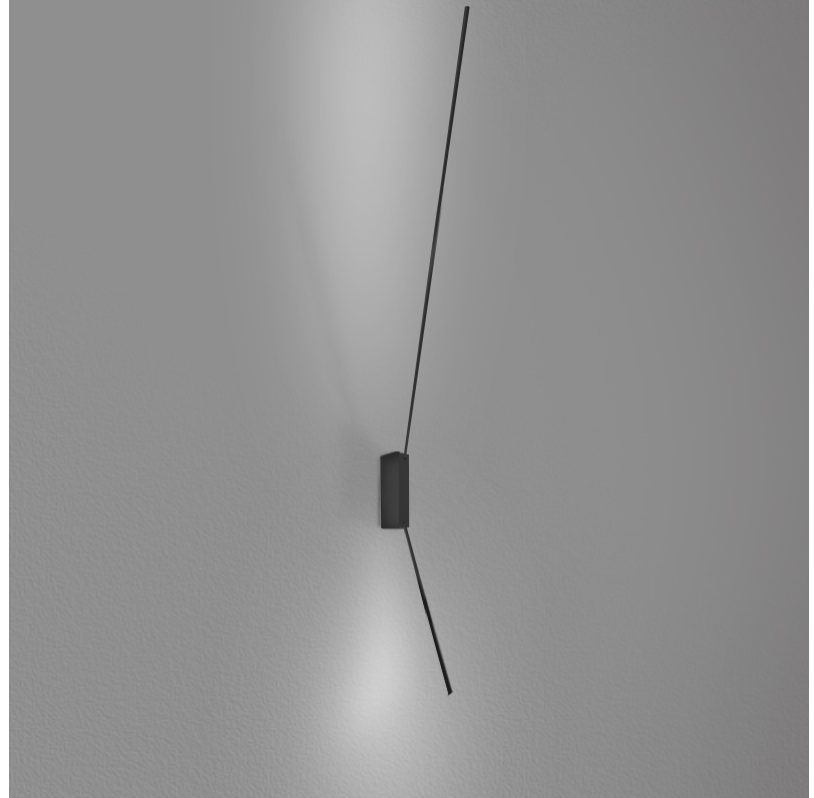

SPILLO 2 ROD SURFACE

D42047- -

base number
Color   Temperature   Finish   Options

1. To build a product code in our configurator select the specify button on the base model # product page
2. To build a manual product code on this datasheet choose from the options listed below in blue font and add the suffix to the base model #

GENERAL

Series: Spillo
Subseries: Spillo 2 Rod
Brand: Icone
Division: Design
Mounting Type: Surface
Mounting Location: Wall
Subcategory: Ambient

PHYSICAL

Shape: Rectangle
Width (mm): 32
Width (in): 1 1/4
Height (mm): 1390
Height (in): 54 3/4
Extension (mm): 860
Extension (in): 33 7/8
Light Distribution: Direct / Indirect
Fixture Finish: WHI / WHC / BLK / BGD
Fixture Material: Brass

ELECTRICAL

Lamp Type: LED
Total Output Wattage (W): 15.36
Dimming: 0-10V Dimming
Driver Included: Yes
Driver Location: Integrated
Driver Type: Constant Current - 120Vac - non-dimming
Driver Class: Class 2
Input Voltage (V): 120 - 277
Output Voltage (V): 12
Upon Request: (Not included - see components) Remote: 0-10Vdc dimming / 277Vac

LED

Color Temperature (°K): 2700 / 3000
Nominal Lumen (lm): 1320
CRI: >90 CRI
Lamp Life (hrs): 50000

OPTICAL

Adjustability: Tilt 90°

RATINGS AND CERTIFICATIONS

Certified By: Certified for North American Standards
IP rating: IP20

PROJECT	_____
TYPE	_____
SPECIFIER	_____
QUANTITY	_____
DATE	_____