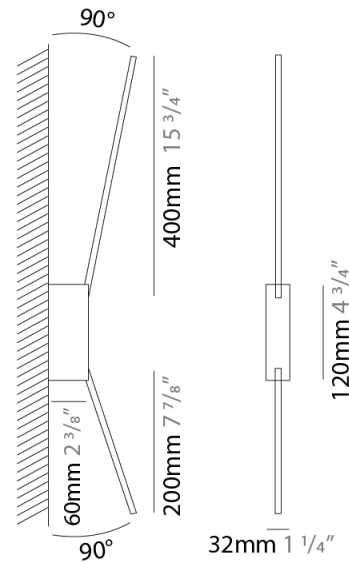

SPILLO 2 ROD SURFACE

D42055- -

base number
Color   Finish
Temperature   Options

PROJECT
TYPE
SPECIFIER
QUANTITY
DATE

1. To build a product code in our configurator select the specify button on the base model # product page
2. To build a manual product code on this datasheet choose from the options listed below in blue font and add the suffix to the base model #

GENERAL

Series: Spillo
Subseries: Spillo 2 Rod
Brand: Icone
Division: Design
Mounting Type: Surface
Mounting Location: Wall
Subcategory: Ambient

PHYSICAL

Shape: Rectangle
Width (mm): 32
Width (in): 1 1/4
Height (mm): 720
Height (in): 28 3/8
Extension (mm): 460
Extension (in): 18 1/8
Light Distribution: Direct / Indirect
Fixture Finish: WHI / WHC / BLK / BGD
Fixture Material: Brass

ELECTRICAL

Lamp Type: LED
Total Output Wattage (W): 7.44
Dimming: 0-10V Dimming
Driver Included: Yes
Driver Location: Integrated
Driver Type: Constant Voltage - 120Vac
Driver Class: Class 2
Input Voltage (V): 120 - 277
Output Voltage (V): 12
Upon Request: (Not included - see components) Remote: 0-10Vdc dimming / Non-dimming 120/277Vac

LED

Color Temperature (°K): 2700 / 3000
Nominal Lumen (lm): 660
CRI: >90 CRI

OPTICAL

Adjustability: Tilt 90°

RATINGS AND CERTIFICATIONS

Certified By: Certified for North American Standards
IP rating: IP20