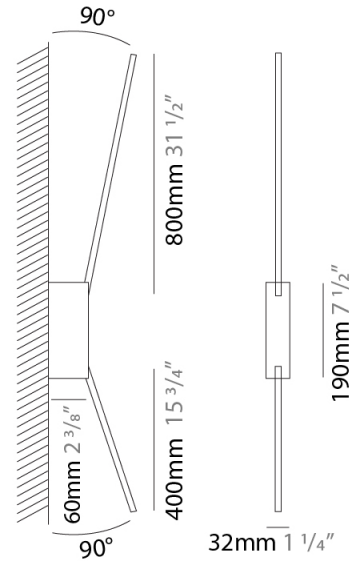

SPILLO 2 ROD SURFACE

D42047- -

base number
Color   Temperature   Finish   Options

1. To build a product code in our configurator select the specify button on the base model # product page
2. To build a manual product code on this datasheet choose from the options listed below in blue font and add the suffix to the base model #

GENERAL

Series: Spillo
Subseries: Spillo 2 Rod
Brand: Icone
Division: Design
Mounting Type: Surface
Mounting Location: Wall
Subcategory: Ambient

PHYSICAL

Shape: Rectangle
Width (mm): 32
Width (in): 1 1/4
Height (mm): 1390
Height (in): 54 3/4
Extension (mm): 860
Extension (in): 33 7/8
Light Distribution: Direct / Indirect
Fixture Finish: WHI / WHC / BLK / BGD
Fixture Material: Brass

ELECTRICAL

Lamp Type: LED
Total Output Wattage (W): 15.36
Dimming: 0-10V Dimming
Driver Included: Yes
Driver Location: Integrated
Driver Type: Constant Current - 120Vac - non-dimming
Driver Class: Class 2
Input Voltage (V): 120 - 277
Output Voltage (V): 12
Upon Request: (Not included - see components) Remote: 0-10Vdc dimming / 277Vac

LED

Color Temperature (°K): 2700 / 3000
Nominal Lumen (lm): 1320
CRI: >90 CRI
Lamp Life (hrs): 50000

OPTICAL

Adjustability: Tilt 90°

RATINGS AND CERTIFICATIONS

Certified By: Certified for North American Standards
IP rating: IP20

PROJECT	_____
TYPE	_____
SPECIFIER	_____
QUANTITY	_____
DATE	_____