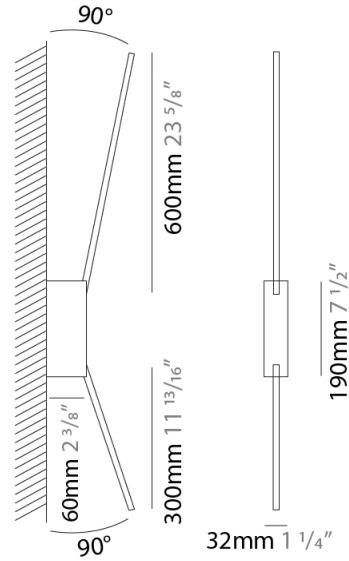

PROJECT	_____
TYPE	_____
SPECIFIER	_____
QUANTITY	_____
DATE	_____

SPILLO 2 ROD SURFACE

D42046- _____ - _____
base number   Color   Finish
                         Temperature   Options

1. To build a product code in our configurator select the specify button on the base model # product page
2. To build a manual product code on this datasheet choose from the options listed below in blue font and add the suffix to the base model #

GENERAL

Series: Spillo
Subseries: Spillo 2 Rod
Brand: Icone
Division: Design
Mounting Type: Surface
Mounting Location: Wall
Subcategory: Ambient

PHYSICAL

Shape: Rectangle
Width (mm): 32
Width (in): 1 ¼
Height (mm): 1090
Height (in): 42 15/16
Extension (mm): 660
Extension (in): 26
Light Distribution: Direct / Indirect
Fixture Finish: WHI / WHC / BLK / BGD
Fixture Material: Brass

ELECTRICAL

Lamp Type: LED
Total Output Wattage (W): 11.88
Dimming: Non-Dimmable
Driver Included: Yes
Driver Location: Integrated
Driver Type: Constant Voltage - 120 / 277Vac
Driver Class: Class 2
Input Voltage (V): 120 - 277
Output Voltage (V): 12
Upon Request: (Not included - see components) Remote: 0-10Vdc dimming

LED

Color Temperature (°K): 2700 / 3000
Nominal Lumen (lm): 990
CRI: >90 CRI
Lamp Life (hrs): 50000

OPTICAL

Adjustability: Tilt 90°

RATINGS AND CERTIFICATIONS

Certified By: Certified for North American Standards
IP rating: IP20