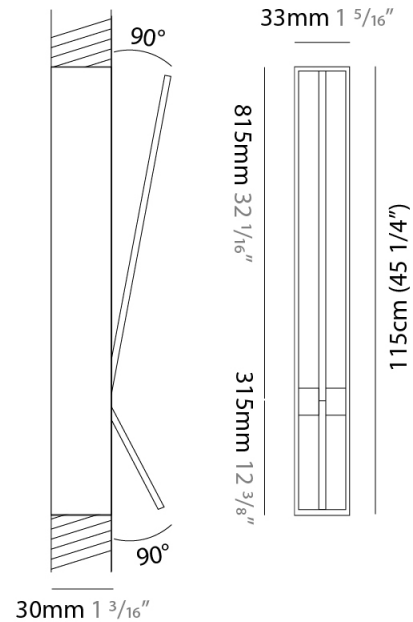

PROJECT	
TYPE	
SPECIFIER	
QUANTITY	
DATE	

SPILLO 2 ROD RECESSED

D46027- -

base number
Color   Temperature   Finish   Options

1. To build a product code in our configurator select the specify button on the base model # product page
2. To build a manual product code on this datasheet choose from the options listed below in blue font and add the suffix to the base model #

GENERAL

Series: Spillo
Subseries: Spillo 2 Rod
Brand: Icone
Division: Design
Mounting Type: Recessed
Mounting Location: Wall
Subcategory: Ambient

PHYSICAL

Shape: Rectangle
Width (mm): 33
Width (in): 1 ⁵/₁₆
Height (mm): 1150
Height (in): 45 ¹/₄
Min. Recessing Depth (mm): 30
Min. Recessing Depth (in): 1 ³/₁₆
Light Distribution: Adjustable
Fixture Finish: WHI / BLK / CHR / BGD
Fixture Material: Brass

ELECTRICAL

Lamp Type: LED
Total Output Wattage (W): 14.52
Dimming: 0-10V Dimming
Driver Included: No
Driver Location: Remote
Driver Type: Constant Voltage - 120Vac
Driver Class: Class 2
Input Voltage (V): 120 - 277
Output Voltage (V): 12
Upon Request: (Not included, see components) 0-10Vdc dimming / 277Vac

LED

Color Temperature (°K): 2700 / 3000
Nominal Lumen (lm): 1210
CRI: >90 CRI
Lamp Life (hrs): 50000

OPTICAL

Adjustability: Tilt 90°

RATINGS AND CERTIFICATIONS

Certified By: Certified for North American Standards
IP rating: IP20