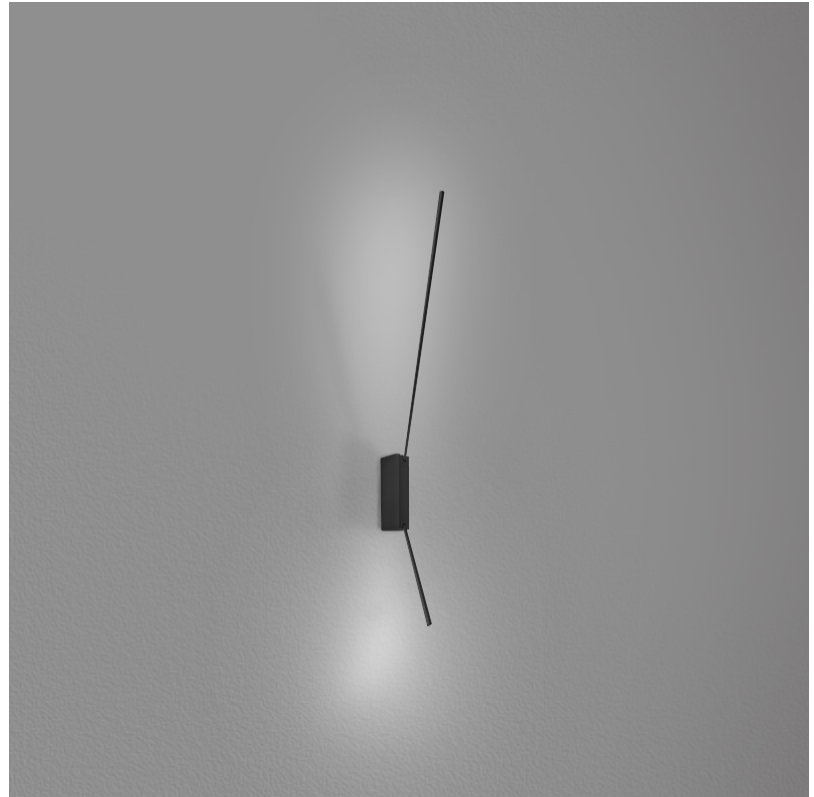

### GENERAL

Series: Spillo  
 Subseries: Spillo 2 Rod  
 Brand: Icone  
 Division: Design  
 Mounting Type: Surface  
 Mounting Location: Wall  
 Subcategory: Ambient

**GENERAL**

Series: Spillo  
 Subseries: Spillo 2 Rod  
 Brand: Icone  
 Division: Design  
 Mounting Type: Surface  
 Mounting Location: Wall  
 Subcategory: Ambient

**PHYSICAL**

Shape: Rectangle  
 Width (mm): 32  
 Width (in): 1 1/4  
 Height (mm): 1390  
 Height (in): 54 3/4  
 Extension (mm): 860  
 Extension (in): 33 7/8  
 Light Distribution: Direct / Indirect  
 Fixture Finish: WHI / WHC / BLK / BGD  
 Fixture Material: Brass

**GENERAL**

Series: Spillo  
 Subseries: Spillo 2 Rod  
 Brand: Icone  
 Division: Design  
 Mounting Type: Surface  
 Mounting Location: Wall  
 Subcategory: Ambient

**PHYSICAL**

Shape: Rectangle  
 Width (mm): 32  
 Width (in): 1 1/4  
 Height (mm): 720  
 Height (in): 28 3/8  
 Extension (mm): 460  
 Extension (in): 18 1/8  
 Light Distribution: Direct / Indirect  
 Fixture Finish: WHI / WHC / BLK / BGD  
 Fixture Material: Brass

**LED**

Color Temperature (°K): 2700 / 3000  
 Nominal Lumen (lm): 660  
 CRI: >90 CRI

**OPTICAL**

Adjustability: Tilt 90°

**RATINGS AND CERTIFICATIONS**

Certified By: Certified for North American Standards  
 IP rating: IP20