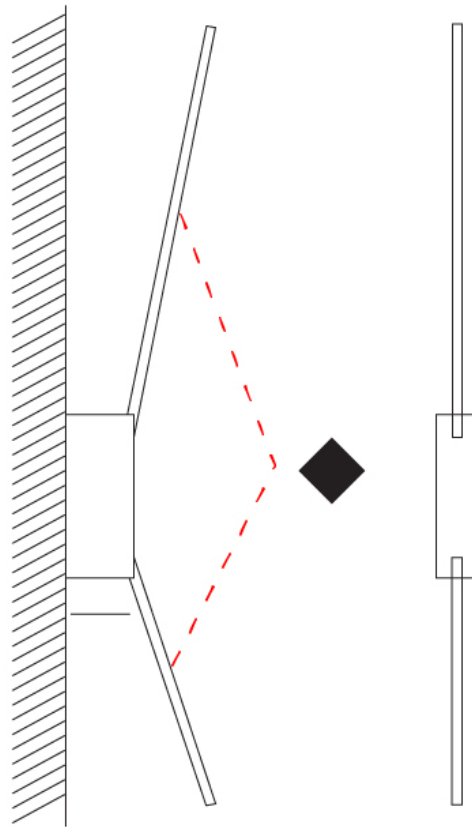

### PHYSICAL

Shape: Rectangle  
 Width (mm): 32  
 Width (in): 1 ¼  
 Height (mm): 1090  
 Height (in): 42 15/16  
 Extension (mm): 660  
 Extension (in): 26  
 Light Distribution: Direct / Indirect  
 Fixture Finish: WHI / WHC / BLK / BGD  
 Fixture Material: Brass

## SPILO 2 ROD SURFACE

D42046-

PROJECT \_\_\_\_\_

TYPE \_\_\_\_\_

SPECIFIER \_\_\_\_\_

QUANTITY \_\_\_\_\_

DATE \_\_\_\_\_