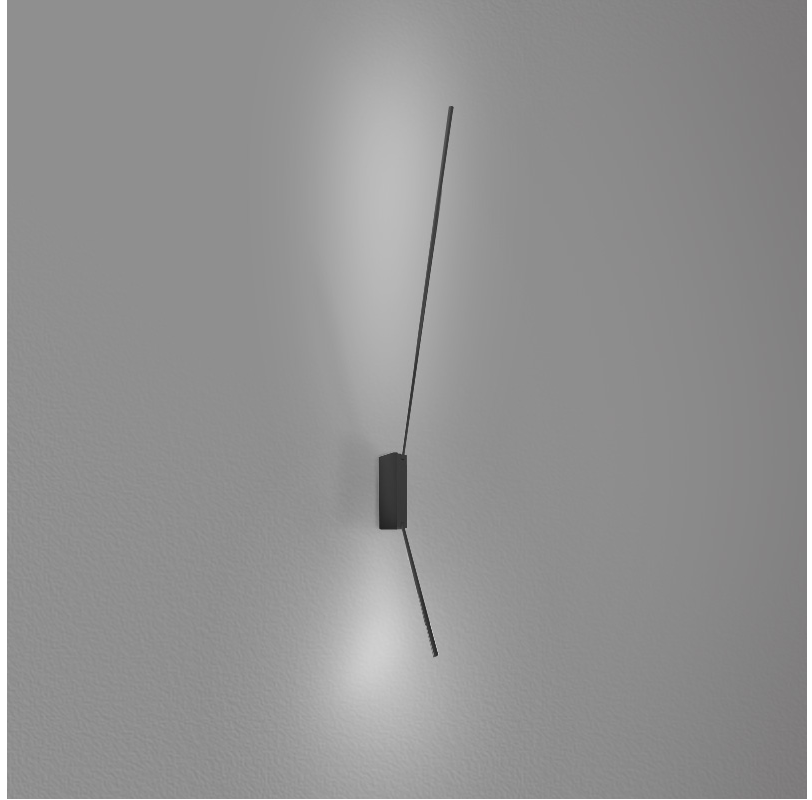

PROJECT	_____
TYPE	_____
SPECIFIER	_____
QUANTITY	_____
DATE	_____

SPILLO 2 ROD SURFACE

D42046- _____ - _____
base number   Color   Finish
                         Temperature   Options

1. To build a product code in our configurator select the specify button on the base model # product page
2. To build a manual product code on this datasheet choose from the options listed below in blue font and add the suffix to the base model #

GENERAL

Series: Spillo
Subseries: Spillo 2 Rod
Brand: Icone
Division: Design
Mounting Type: Surface
Mounting Location: Wall
Subcategory: Ambient

PHYSICAL

Shape: Rectangle
Width (mm): 32
Width (in): 1 ¼
Height (mm): 1090
Height (in): 42 15/16
Extension (mm): 660
Extension (in): 26
Light Distribution: Direct / Indirect
Fixture Finish: WHI / WHC / BLK / BGD
Fixture Material: Brass

ELECTRICAL

Lamp Type: LED
Total Output Wattage (W): 11.88
Dimming: Non-Dimmable
Driver Included: Yes
Driver Location: Integrated
Driver Type: Constant Voltage - 120 / 277Vac
Driver Class: Class 2
Input Voltage (V): 120 - 277
Output Voltage (V): 12
Upon Request: (Not included - see components) Remote: 0-10Vdc dimming

LED

Color Temperature (°K): 2700 / 3000
Nominal Lumen (lm): 990
CRI: >90 CRI
Lamp Life (hrs): 50000

OPTICAL

Adjustability: Tilt 90°

RATINGS AND CERTIFICATIONS

Certified By: Certified for North American Standards
IP rating: IP20